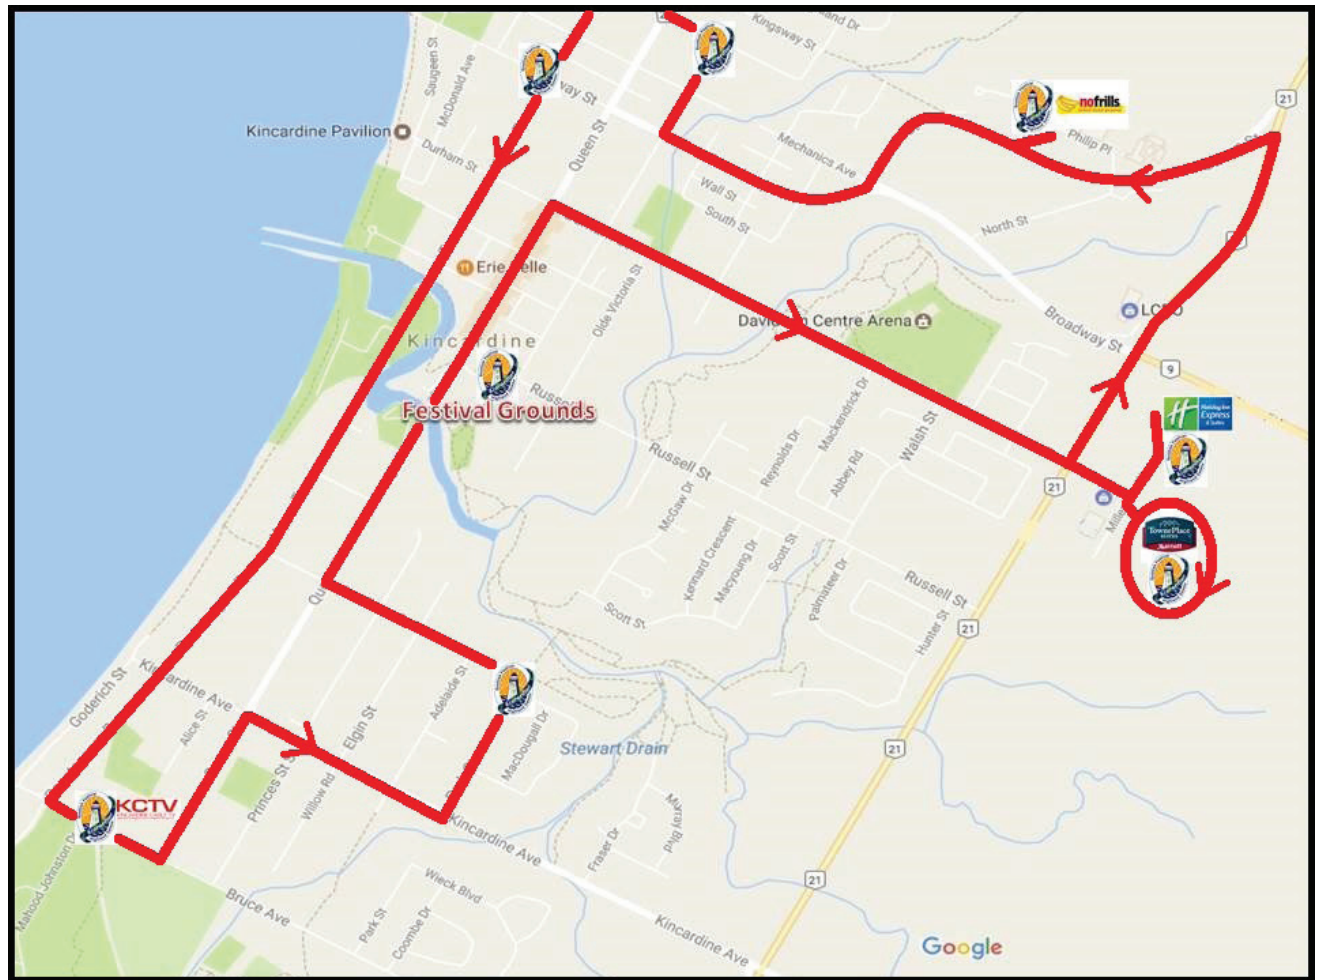

Shuttle Route

- Festival Parking is located at The Marriot Hotel, The Holiday Inn Express, and No Frills Grocer. All other locations are pickup and drop off points only. (Parking not available at these locations)
- Friday July 7: pickups and drop offs at all locations from 7pm until 11:30pm. All routes after that will be drop offs, starting at Victoria park, with last bus leaving at 2:30am
- Saturday July 8: pickups and drop offs at all locations from 9am until 11:30pm. All routes after that will be drop offs, starting at Victoria park, with last bus leaving at 2:30am